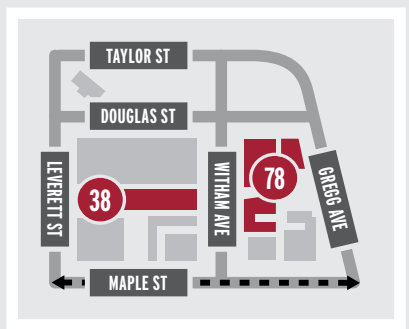

ARKANSAS

PARKING MAP

EXTERIOR CAMPUS LOTS

FOOTBALL PRE-GAME TRAFFIC FLOW

- RAZORBACK RD / CATO SPRINGS
- 71 / COLLEGE / SCHOOL / 15TH
- GARLAND AVE
- MLK / I-49
- TWO-WAY TRAFFIC
- RIDE SHARE
- PARKING PASS CHECKPOINT
- PARKING LOT ENTRANCE
- NOT AN ENTRANCE
- FREE PUBLIC PARKING