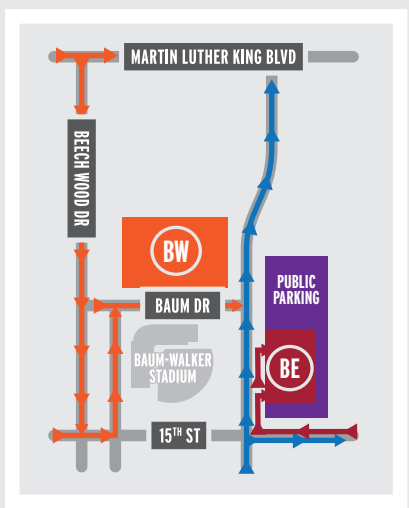

ARKANSAS

PARKING MAP

EXTERIOR CAMPUS LOTS

FOOTBALL PRE-GAME TRAFFIC FLOW

- RAZORBACK RD / CATO SPRINGS
- 71 / COLLEGE / SCHOOL / 15TH
- GARLAND AVE
- MLK / I-49
- TWO-WAY TRAFFIC
- RIDE SHARE
- PARKING PASS CHECKPOINT
- PARKING LOT ENTRANCE
- NOT AN ENTRANCE
- FREE PUBLIC PARKING