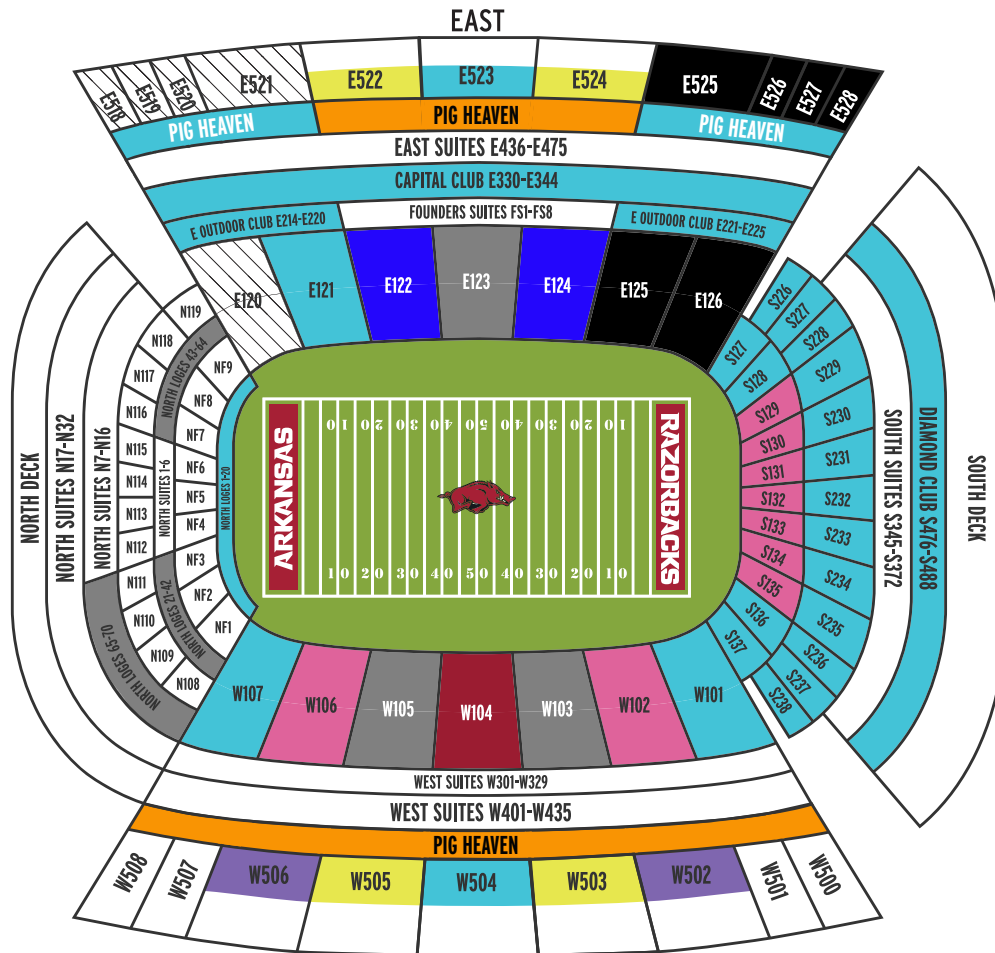

Donald W. Reynolds Razorback Stadium

Membership Level

Eligible Sections

Ticket Cost

Priority Ticket Limit

Broyles-Matthews Platinum (\$20,000+)

Broyles-Matthews Gold (\$10,000 - \$19,999)

Broyles-Matthews Silver (\$5,000 - \$9,999)

Super Hog (\$3,000 - \$4,999)

Wild Hog (\$2,000 - \$2,999)

Tush Hog (\$1,000 - \$1,999)

Big Hog (\$500 - \$999)

Big Red (\$100 - \$499)

Razorback (\$50 - \$99)

Membership Not Required

All Sections

All Sections

W103, W105, E123

E122, E124

Red Zone (S129-S135)

W102, W106

Pig Heaven (W500-508, E522-524)

W101, W107, E121, S127-S128, S136-S137

Pig Heaven (E518-E521, E525-E528)

W504, W523 (Rows 1-12)

Capital Club (E330-E344)

Cardinal Club (S226-S238)

Diamond Club (S476-S488)

East Outdoor Club (E214-E225)

E503, E505, E522, E524 (Rows 1-12)

W502, W506 (Rows 1-12)

Touchdown Club (NF1-NF9)